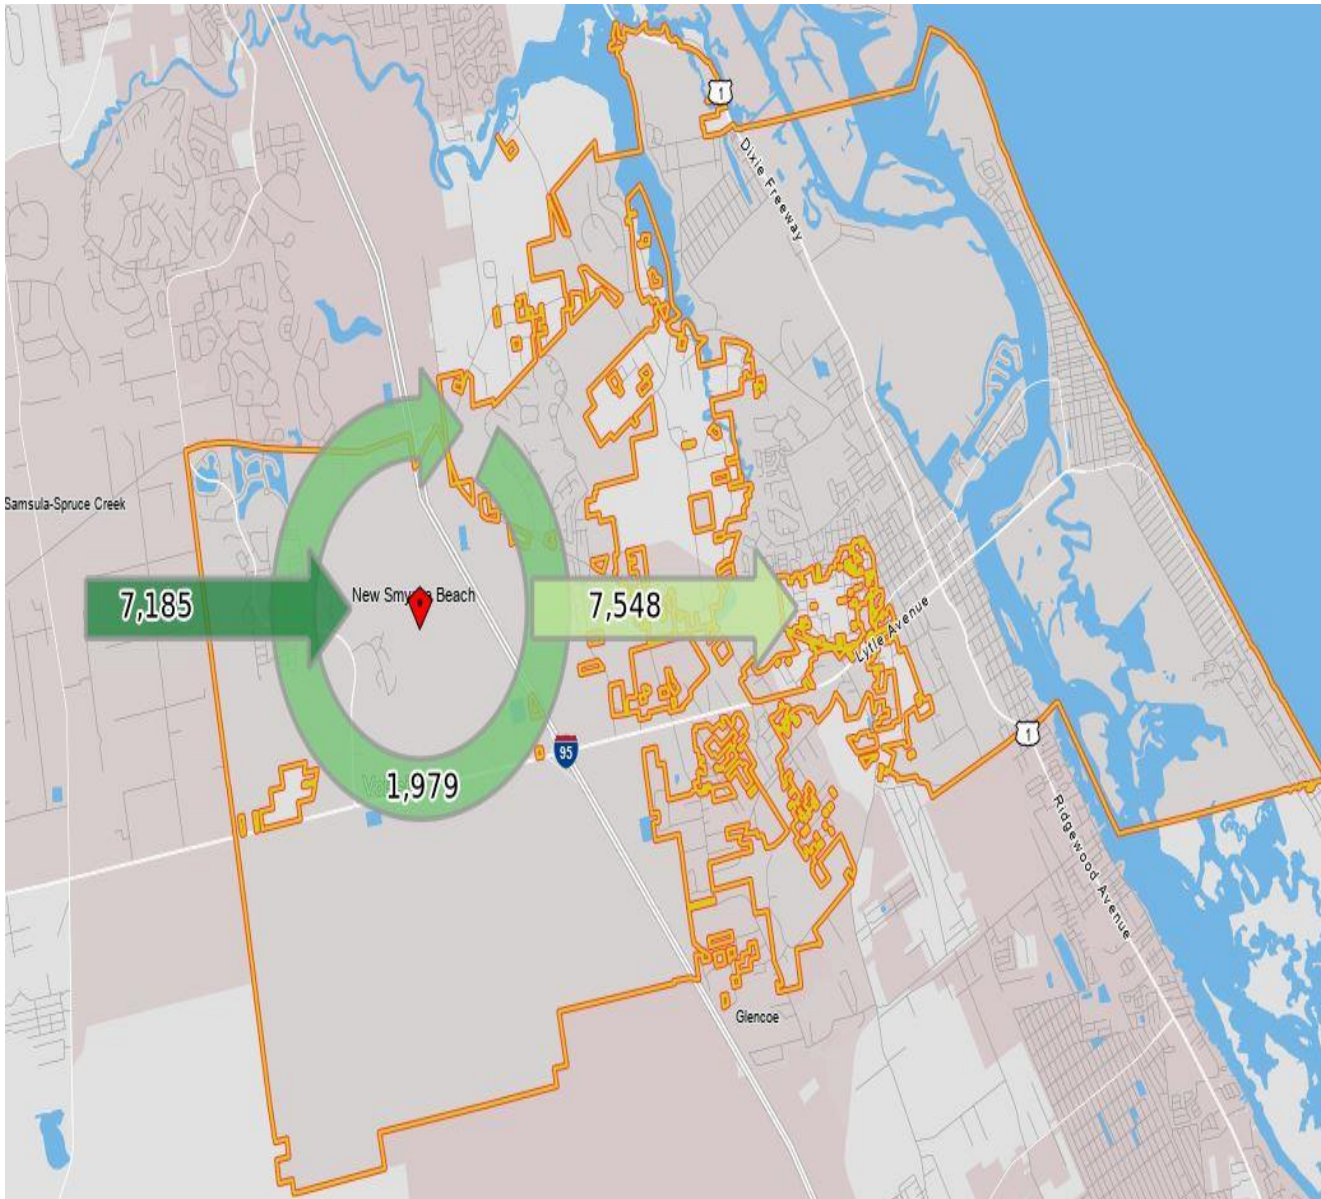

New Smyrna Beach (NSB) Employment Inflow/Outflow in 2019

Inflow/Outflow Job Counts in 2019

- 7,185 - Employed in Selection Area, Live Outside
- 7,548 - Live in Selection Area, Employed Outside
- 1,979 - Employed and Live in Selection Area

Source: US Census On-the-Map Program – 2019